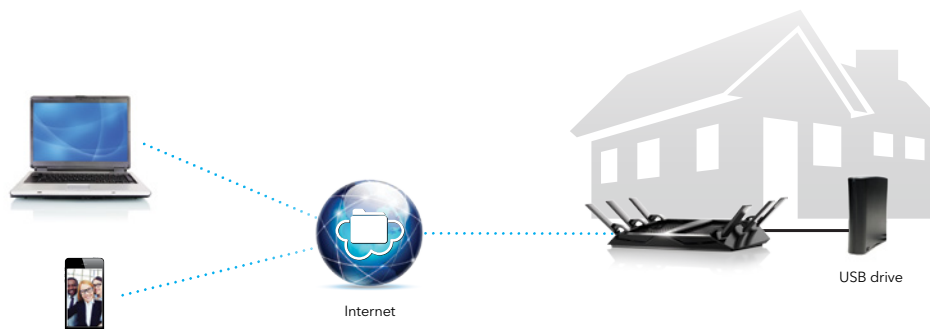

Enjoy simultaneous streaming with MU-MIMO

Data sent to one device at a time

Traditional WiFi

Data sent to multiple devices simultaneously

MU-MIMO WiFi

ReadyCLOUD® USB Access—Access Your Files Wherever, Whenever

Access and share your files via secure, personal cloud storage with NETGEAR ReadyCLOUD® USB Access. Once you've connected your USB drive to your NETGEAR Nighthawk® X6S and uploaded all your favorite files, you can enjoy the convenience and accessibility anytime & anywhere you have an Internet connection. No fees, storage limitations, or privacy concerns of cloud storage services. Using the ReadyCLOUD mobile app or web portal, you'll now have anytime, anywhere access to your USB drive at home... it's that easy!

- Setup your and access ReadyCLOUD via the web portal <http://readycloud.netgear.com/>
- Download mobile app for Android <https://play.google.com/store/apps/details?id=com.netgear.readycloud&hl=en>
- Download mobile app for iOS <https://itunes.apple.com/us/app/readycloud/id700730254?mt=8>