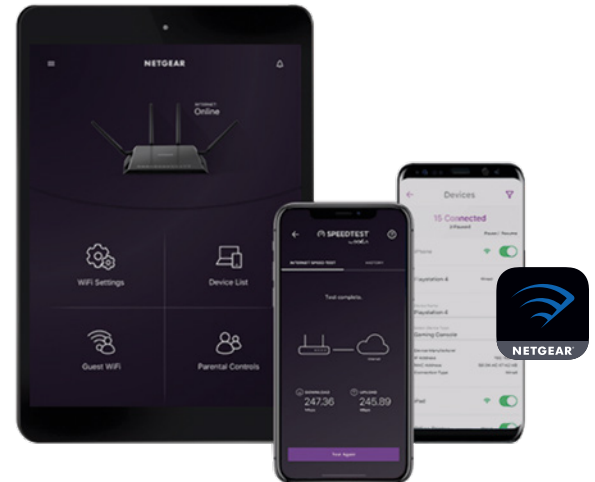

NIGHTHAWK®

Nighthawk® X6S-AC4000 Tri-Band WiFi Router

Nighthawk® App

The NETGEAR Nighthawk® App makes it easy to set up your router and get more out of your WiFi. With the app, you can install your router in a few steps—just connect your mobile device to the router network and the app will walk you through the rest. Once set up, you can use the intuitive dashboard to pause the Internet on your connected devices, run a quick Internet speed test, setup smart parental controls and much more.

- Smart Parental Controls—Easily manage content & time online with Circle®
- Remote Management—Easily monitor your home network anytime, anywhere
- Internet Speed Test—Check the broadband speeds from your service provider
- Pause Internet—Pause the Internet to any device
- Traffic Meter—Track Internet data usage
- Guest Networks—Setup separate WiFi access for guests
- Quick Setup—Get connected in just minutes